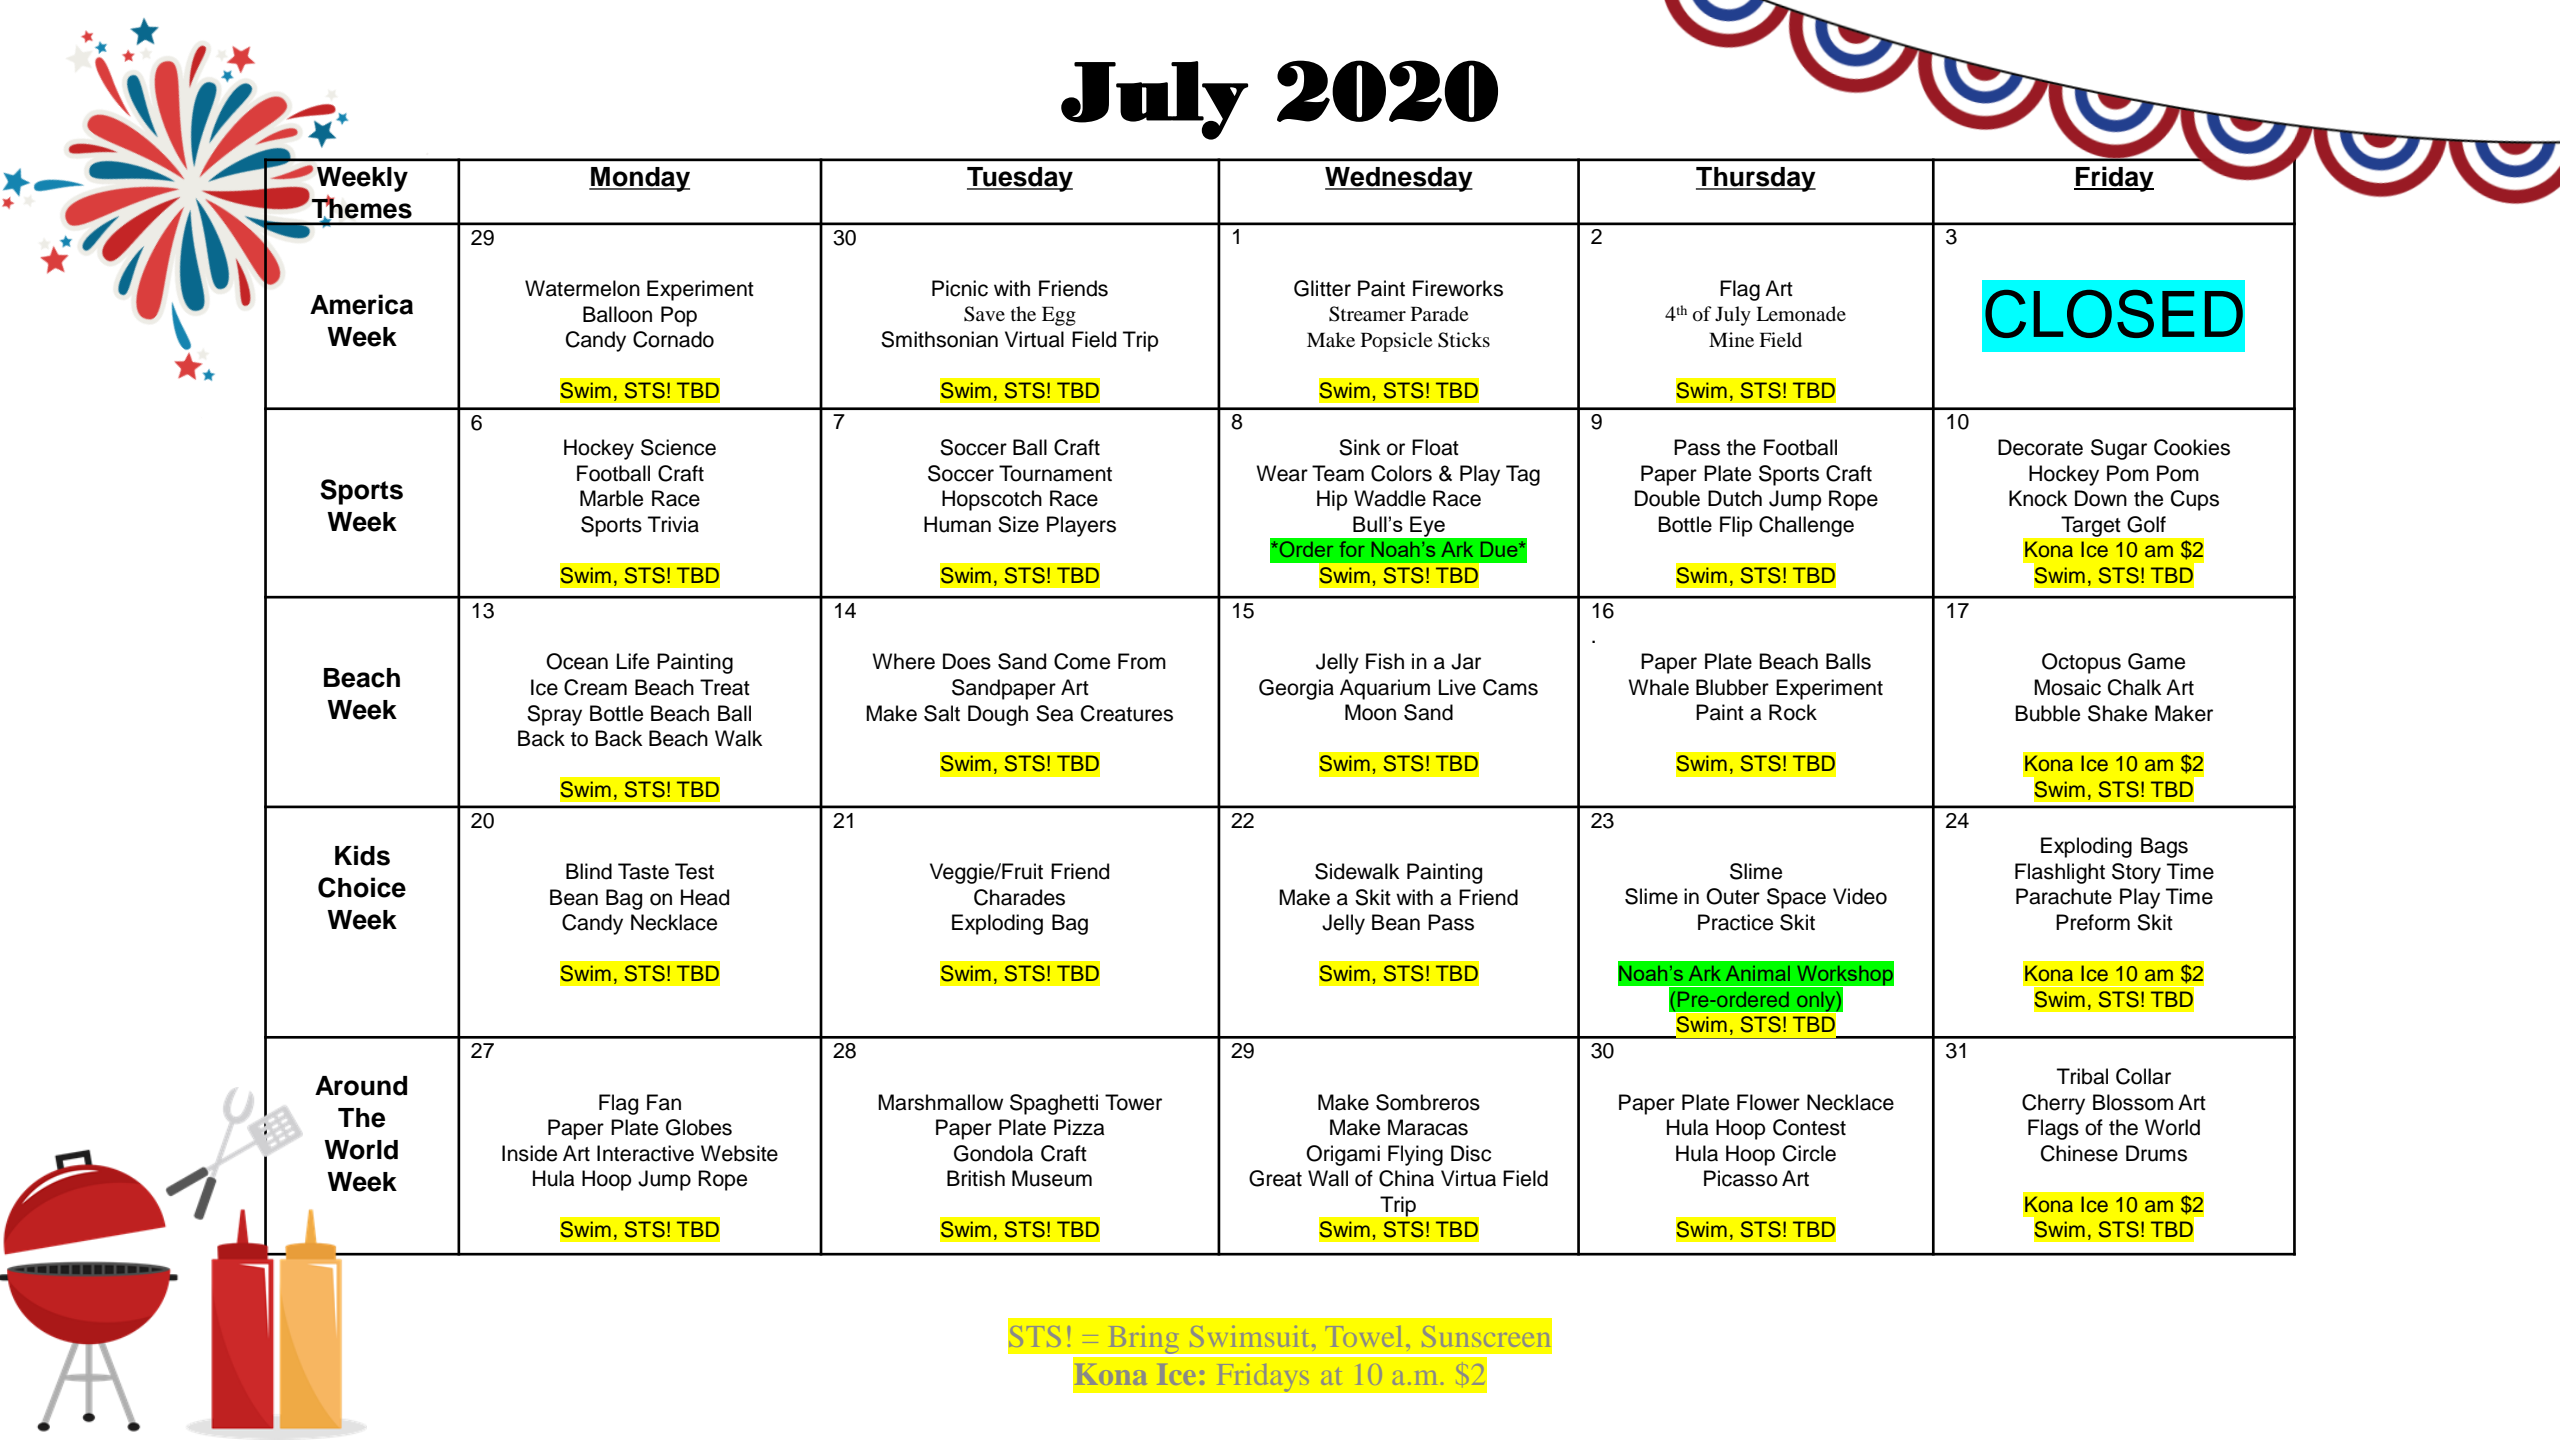

July 2020

Weekly Themes	Monday	Tuesday	Wednesday	Thursday	Friday
America Week	29 Watermelon Experiment Balloon Pop Candy Cornado Swim, STS! TBD	30 Picnic with Friends Save the Egg Smithsonian Virtual Field Trip Swim, STS! TBD	1 Glitter Paint Fireworks Streamer Parade Make Popsicle Sticks Swim, STS! TBD	2 Flag Art 4th of July Lemonade Mine Field Swim, STS! TBD	3 CLOSED
Sports Week	6 Hockey Science Football Craft Marble Race Sports Trivia Swim, STS! TBD	7 Soccer Ball Craft Soccer Tournament Hopscotch Race Human Size Players Swim, STS! TBD	8 Sink or Float Wear Team Colors & Play Tag Hip Waddle Race Bull's Eye *Order for Noah's Ark Due* Swim, STS! TBD	9 Pass the Football Paper Plate Sports Craft Double Dutch Jump Rope Bottle Flip Challenge Swim, STS! TBD	10 Decorate Sugar Cookies Hockey Pom Pom Knock Down the Cups Target Golf Kona Ice 10 am $2 Swim, STS! TBD
Beach Week	13 Ocean Life Painting Ice Cream Beach Treat Spray Bottle Beach Ball Back to Back Beach Walk Swim, STS! TBD	14 Where Does Sand Come From Sandpaper Art Make Salt Dough Sea Creatures Swim, STS! TBD	15 Jelly Fish in a Jar Georgia Aquarium Live Cams Moon Sand Swim, STS! TBD	16 Paper Plate Beach Balls Whale Blubber Experiment Paint a Rock Swim, STS! TBD	17 Octopus Game Mosaic Chalk Art Bubble Shake Maker Kona Ice 10 am $2 Swim, STS! TBD
Kids Choice Week	20 Blind Taste Test Bean Bag on Head Candy Necklace Swim, STS! TBD	21 Veggie/Fruit Friend Charades Exploding Bag Swim, STS! TBD	22 Sidewalk Painting Make a Skit with a Friend Jelly Bean Pass Swim, STS! TBD	23 Slime Slime in Outer Space Video Practice Skit Noah's Ark Animal Workshop (Pre-ordered only) Swim, STS! TBD	24 Exploding Bags Flashlight Story Time Parachute Play Time Perform Skit Kona Ice 10 am $2 Swim, STS! TBD
Around The World Week	27 Flag Fan Paper Plate Globes Inside Art Interactive Website Hula Hoop Jump Rope Swim, STS! TBD	28 Marshmallow Spaghetti Tower Paper Plate Pizza Gondola Craft British Museum Swim, STS! TBD	29 Make Sombreros Make Maracas Origami Flying Disc Great Wall of China Virtua Field Trip Swim, STS! TBD	30 Paper Plate Flower Necklace Hula Hoop Contest Hula Hoop Circle Picasso Art Swim, STS! TBD	31 Tribal Collar Cherry Blossom Art Flags of the World Chinese Drums Kona Ice 10 am $2 Swim, STS! TBD

STS! = Bring Swimsuit, Towel, Sunscreen
Kona Ice: Fridays at 10 a.m. $2